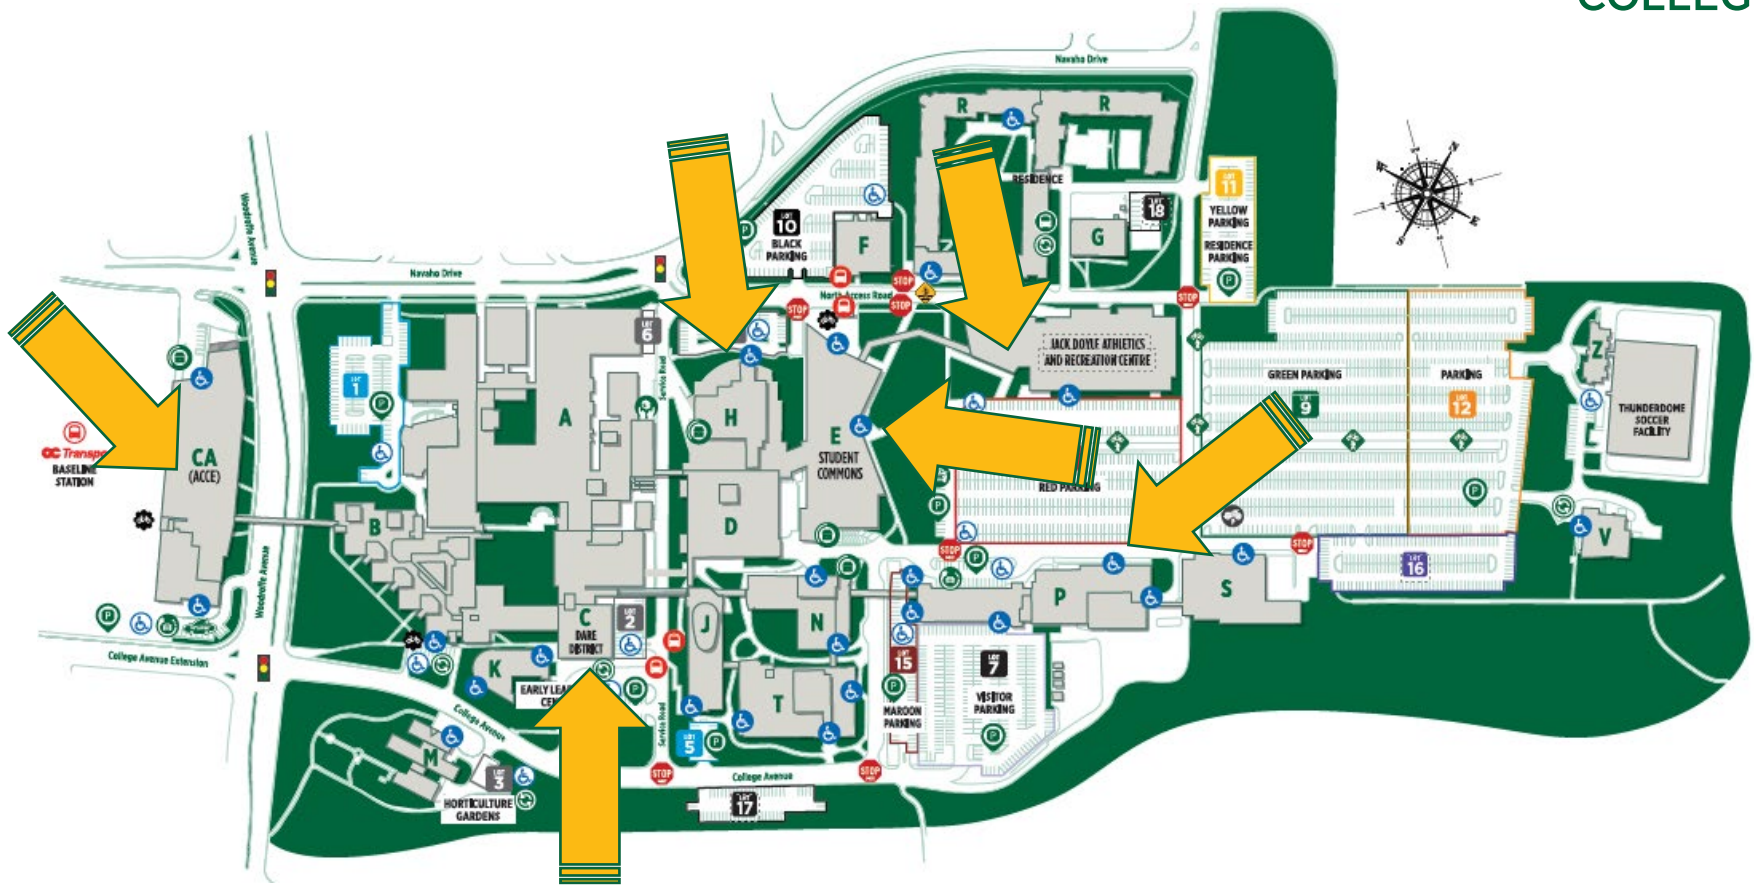

# Designated Public Entrances

Building	Access Hours
C Building Main Entrance	Daily 24 hours
ACCE Building West Entrance	Daily 24 hours
E Building Main Entrance	Daily 24 hours
E Building North Entrance	Monday - Friday 7am - 5pm
H Building Main Entrance	Monday - Friday 7am - 11pm
P Building Main Entrance	Monday - Friday 7am - 11pm
Athletic and Recreational Centre	Monday - Friday 7am - 7pm